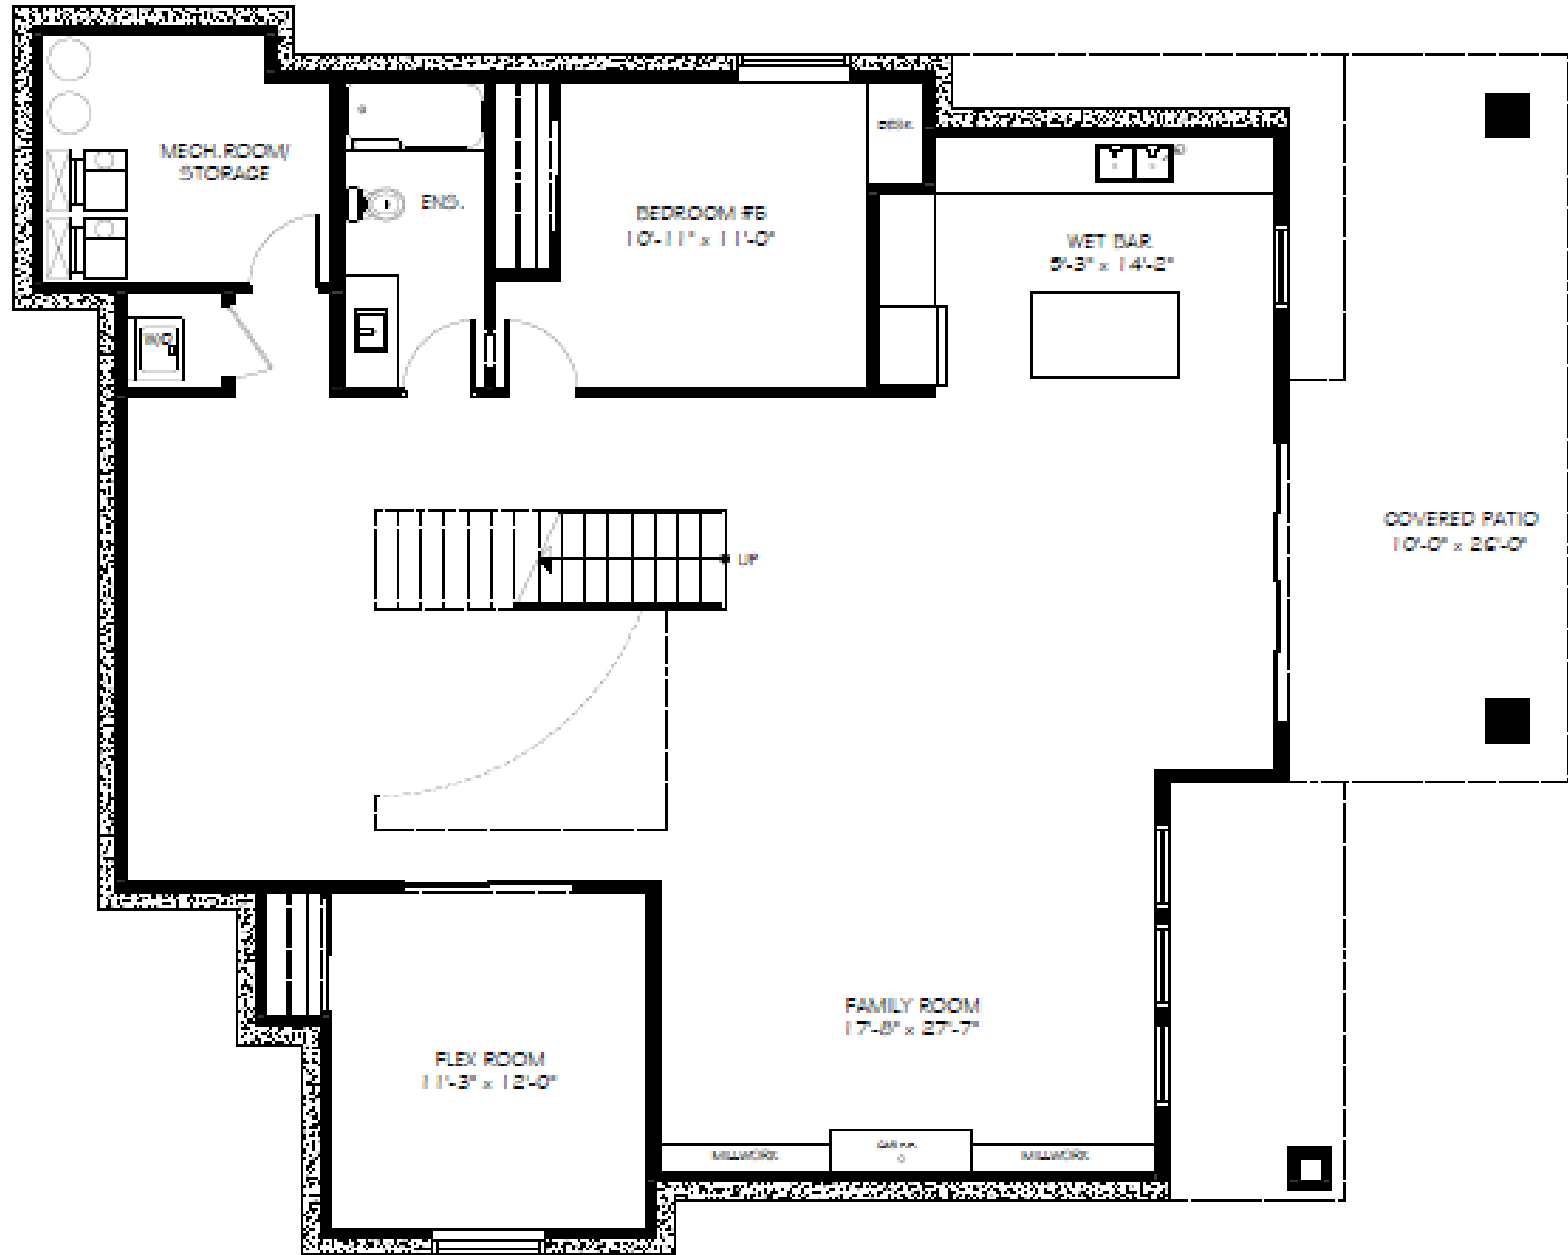

# The Château Beaux

3521.7 SQ.FT

UPPER FLOOR:

1809.77 SQ.FT

*Suigeris* Homes  
ONE OF A KIND

# The Château Beaux

3521.7 SQ.FT

OPTIONAL LOWER FLOOR:

1654.61 SQ.FT

*Suigeris* Homes  
ONE OF A KIND