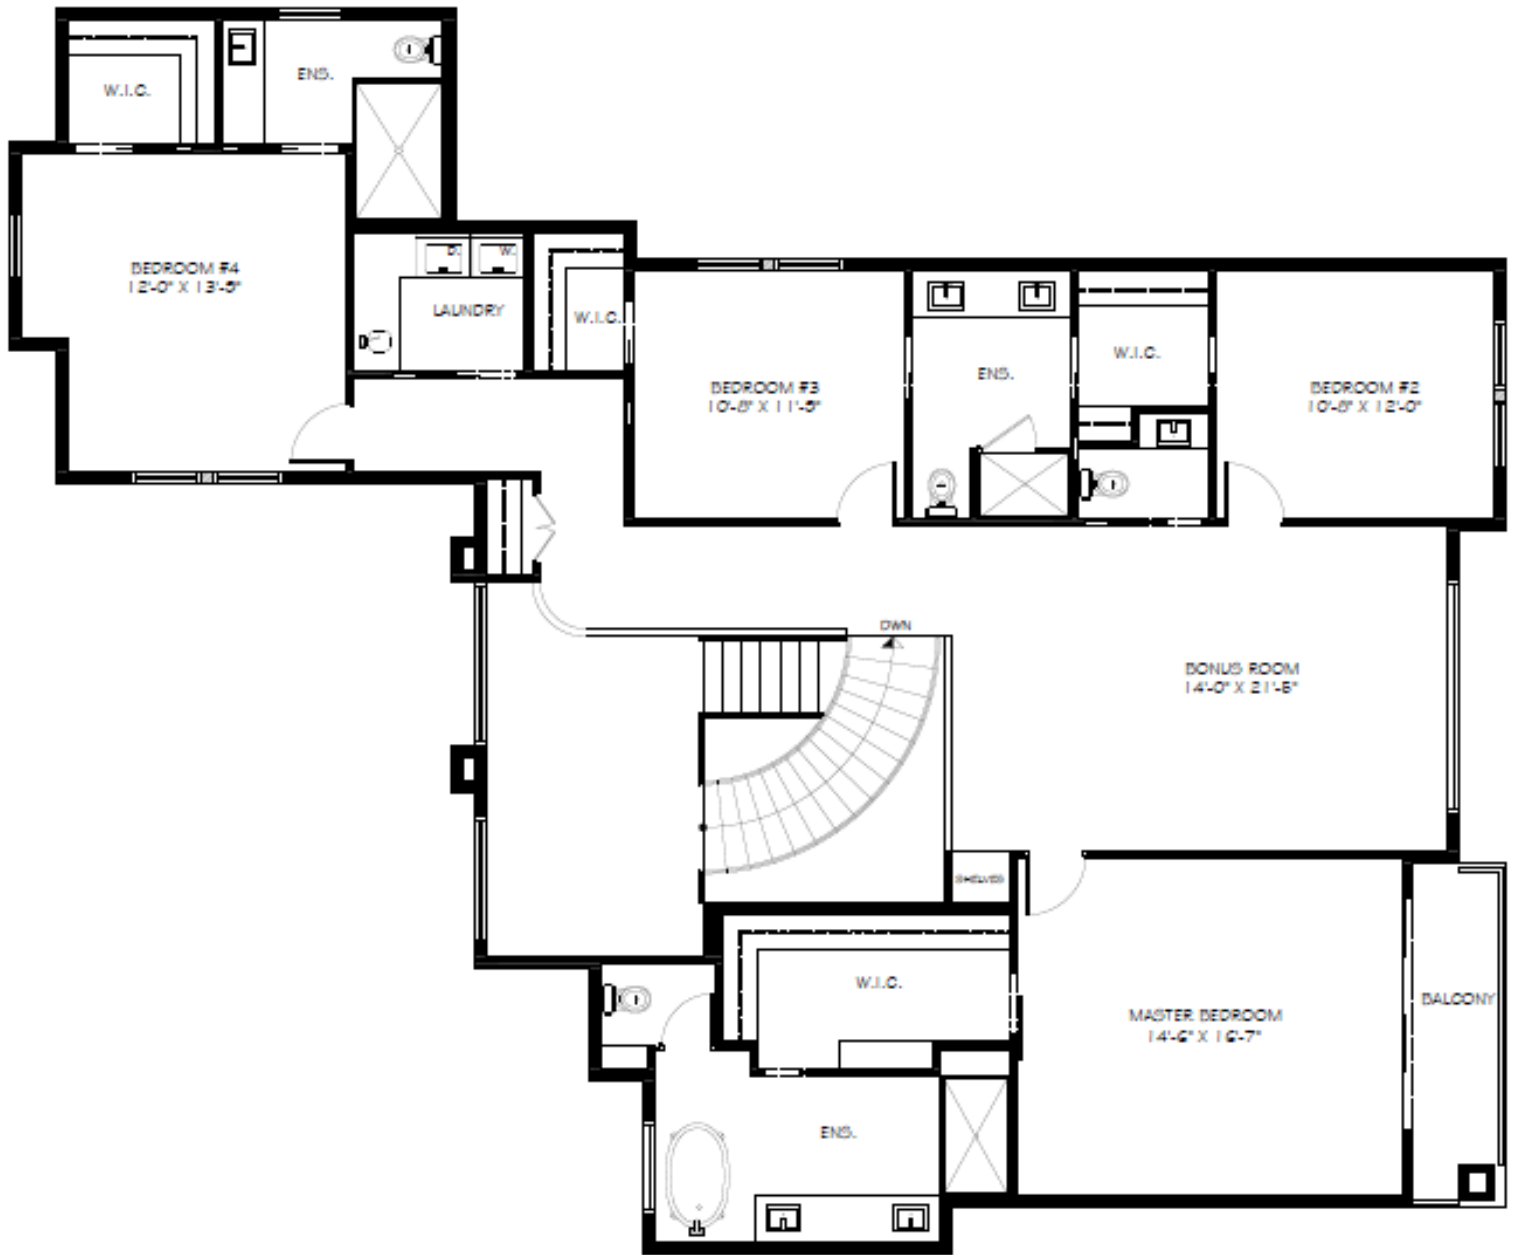

# The Château Beaux

3521.7 SQ.FT

UPPER FLOOR:

1809.77 SQ.FT

*Suigeris* Homes  
ONE OF A KIND

# The Château Beaux

3521.7 SQ.FT

OPTIONAL LOWER FLOOR:

1654.61 SQ.FT

*Suigeris* Homes  
ONE OF A KIND