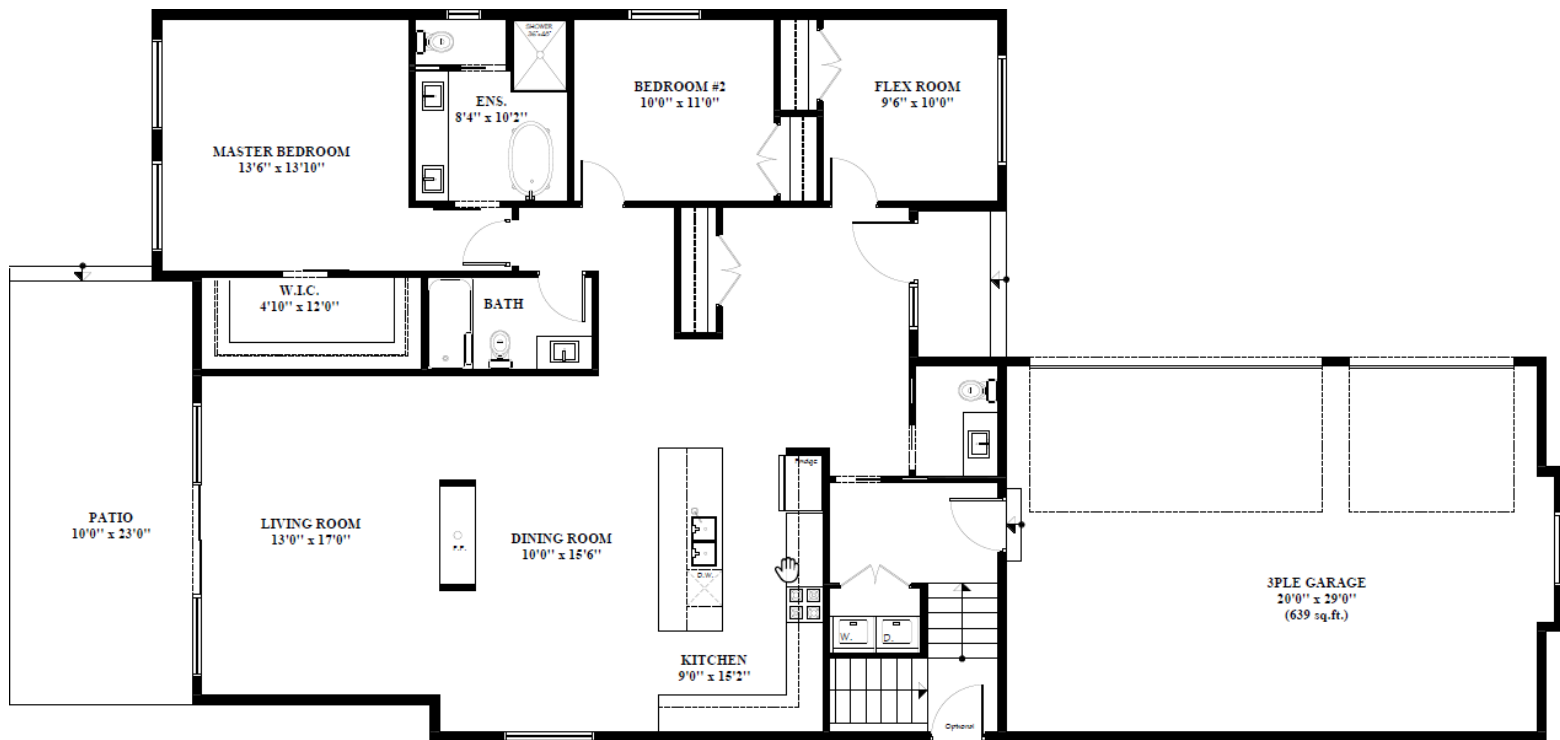

Villa Grande

1737 SQ.FT

MAIN FLOOR:

1737 SQ.FT

Suigerenic Homes
ONE OF A KIND

LOWER FLOOR
(Optional Development)

An additional
1737 SQ.FT