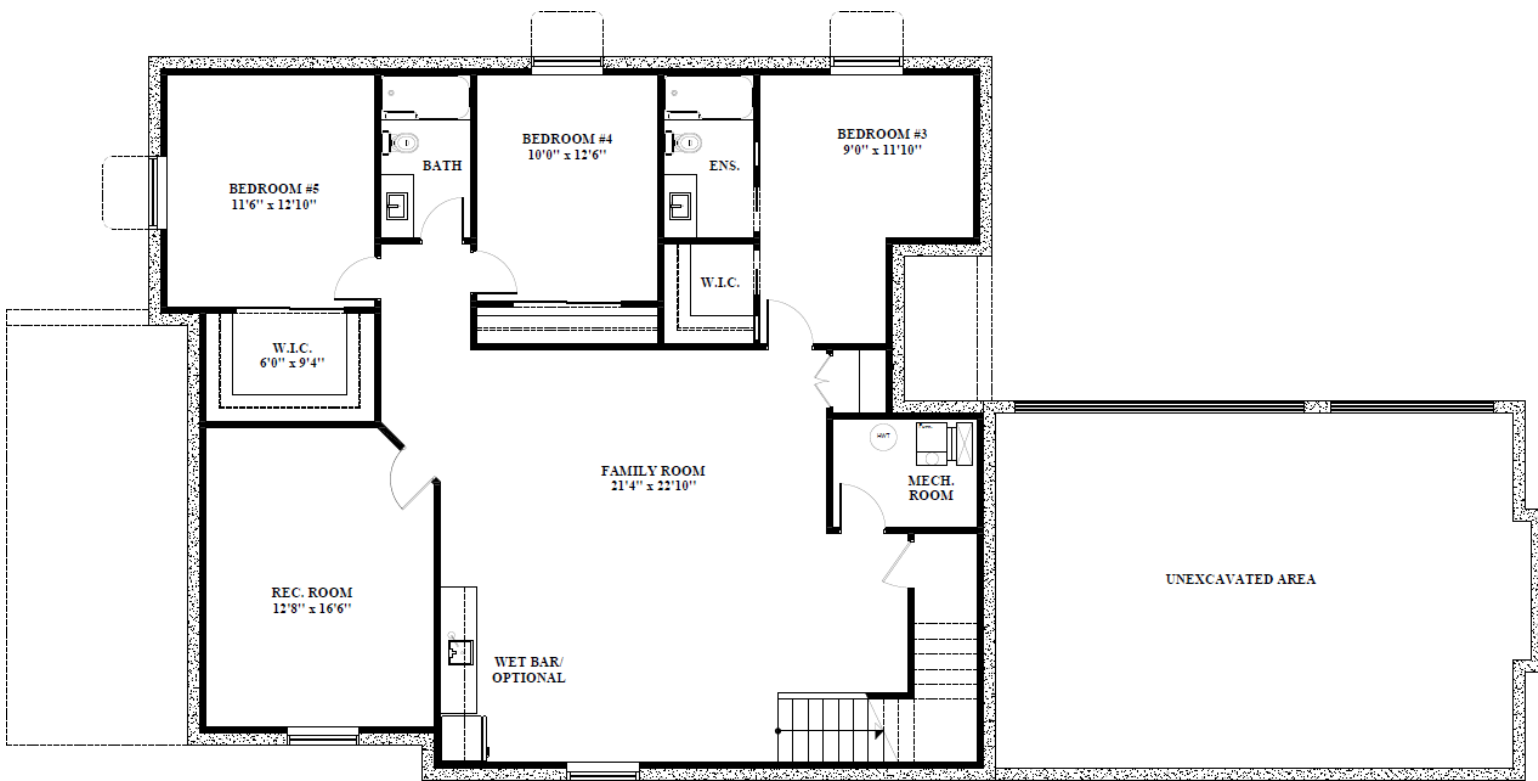

Villa Grande

1737 SQ.FT

MAIN FLOOR:

1737 SQ.FT

Suigerenic Homes
ONE OF A KIND

LOWER FLOOR
(Optional Development)

An additional
1737 SQ.FT