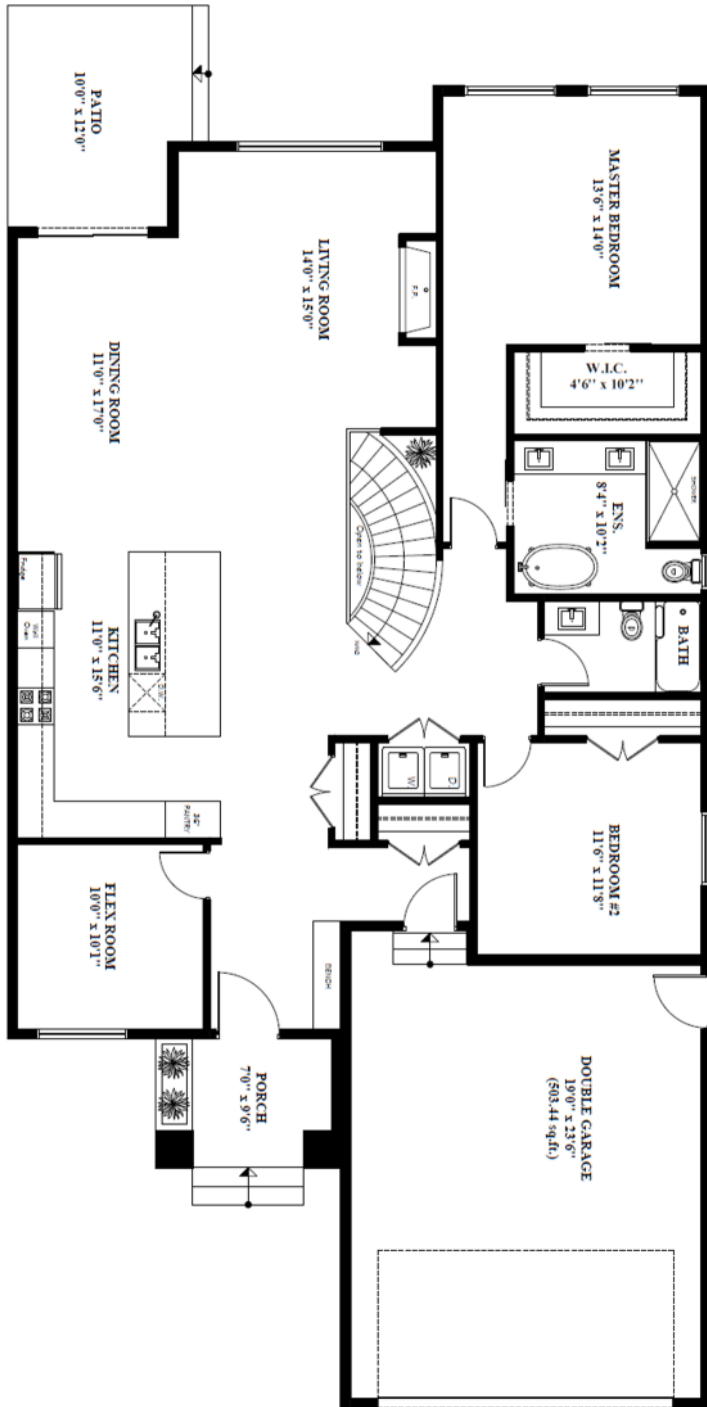

Ranch Lincoln

Features:

- 1762 Sq. Ft
- Up to 6 bedrooms (With Optional Basement development)
- Up to 4 bathrooms (With optional basement plan included)
- Open concept floor plan
- Large viewing windows
- Smooth stucco exterior walls
- Concrete building