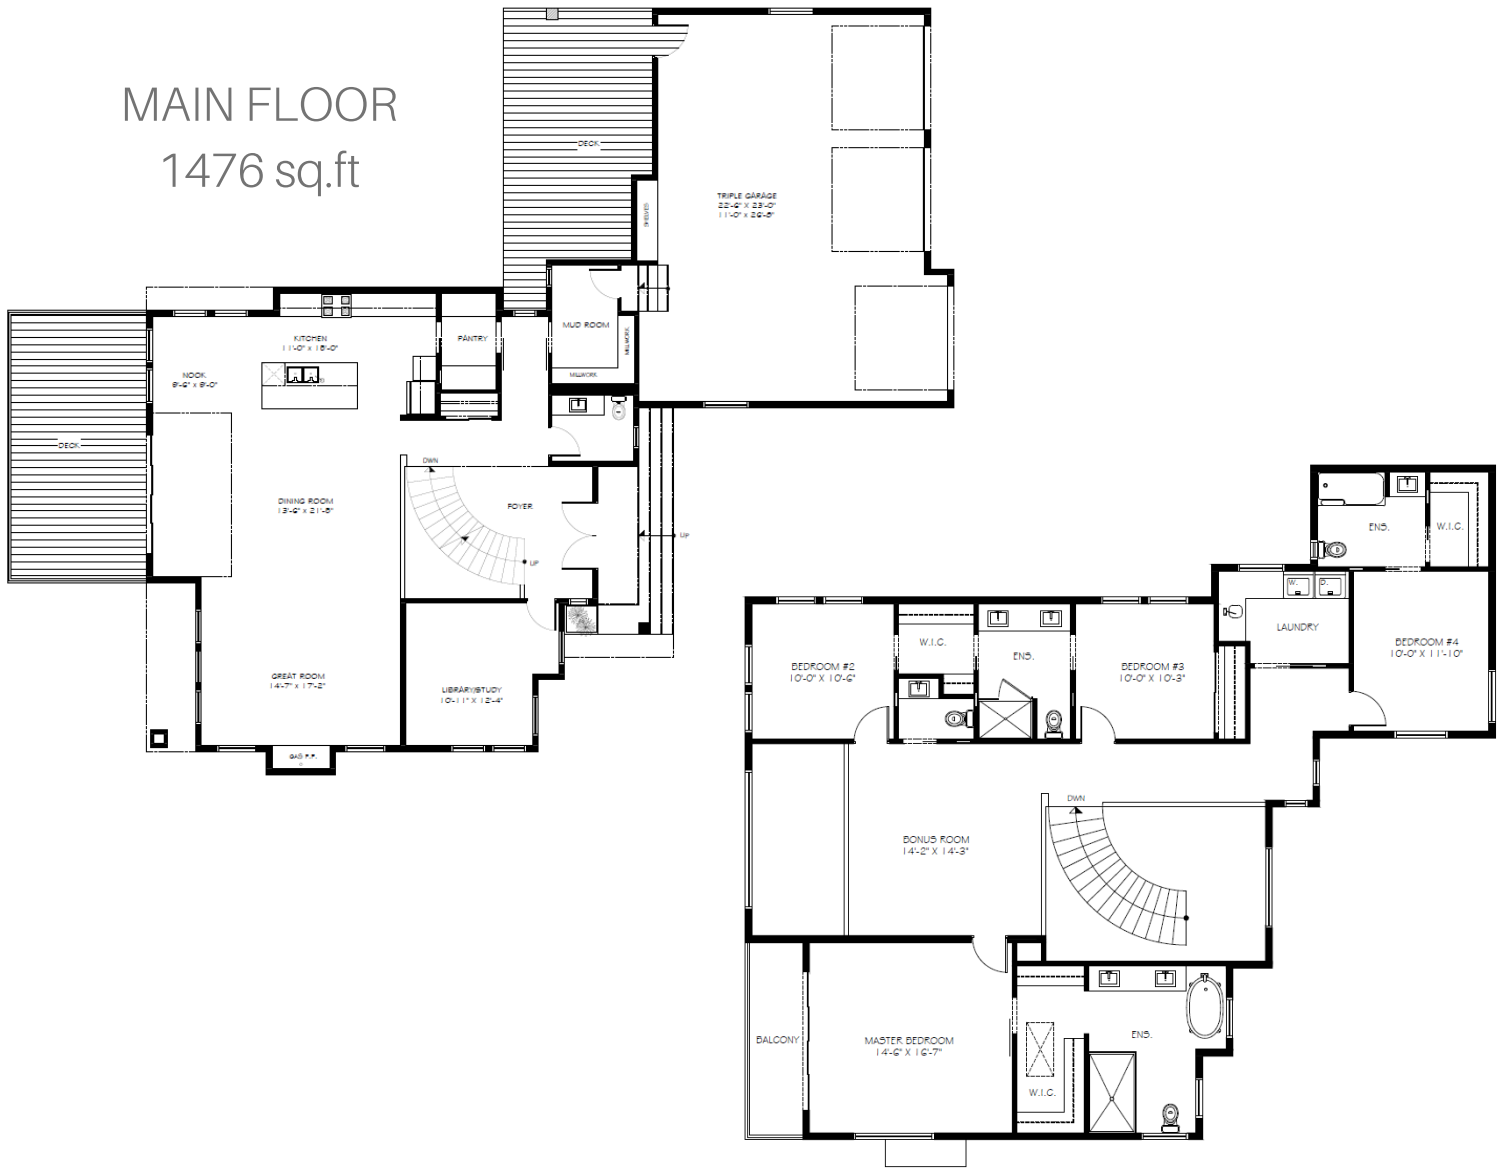

# The Calterra

MAIN FLOOR  
1476 sq.ft

UPPER FLOOR  
1484 sq.ft

\*Includes Basement Development.  
Total Living Area 4,445 SQ FT