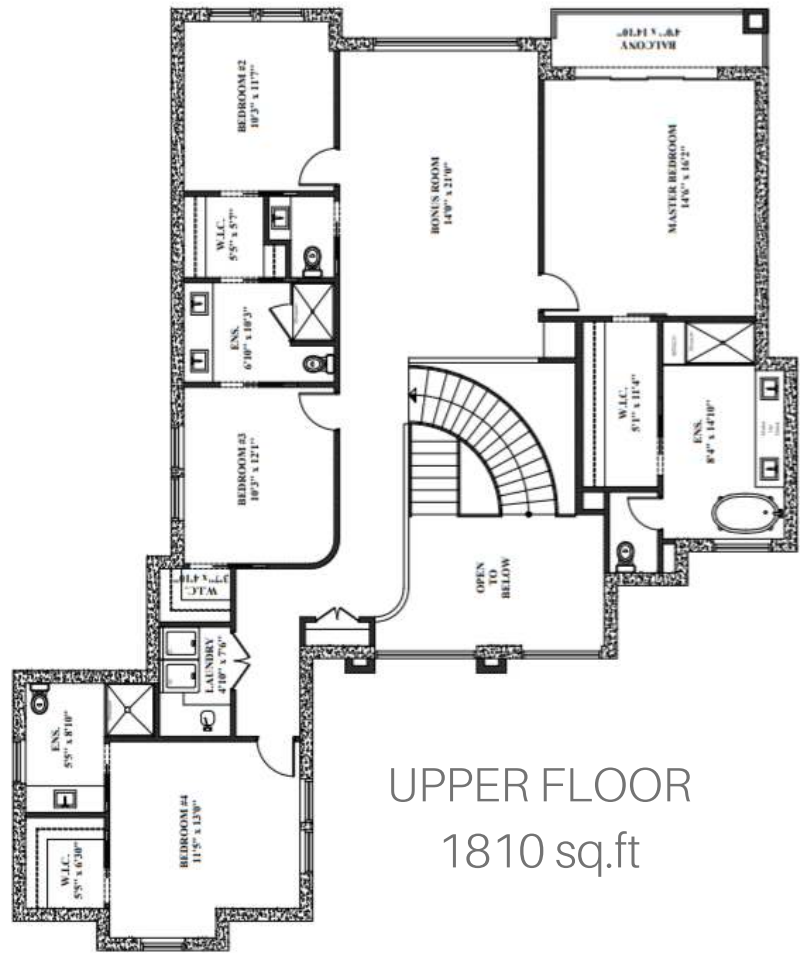

# Chateau Beaux

MAIN FLOOR  
1712 sq.ft

UPPER FLOOR  
1810 sq.ft

\*Includes Basement Development.  
Total Living Area 5425 SQ FT