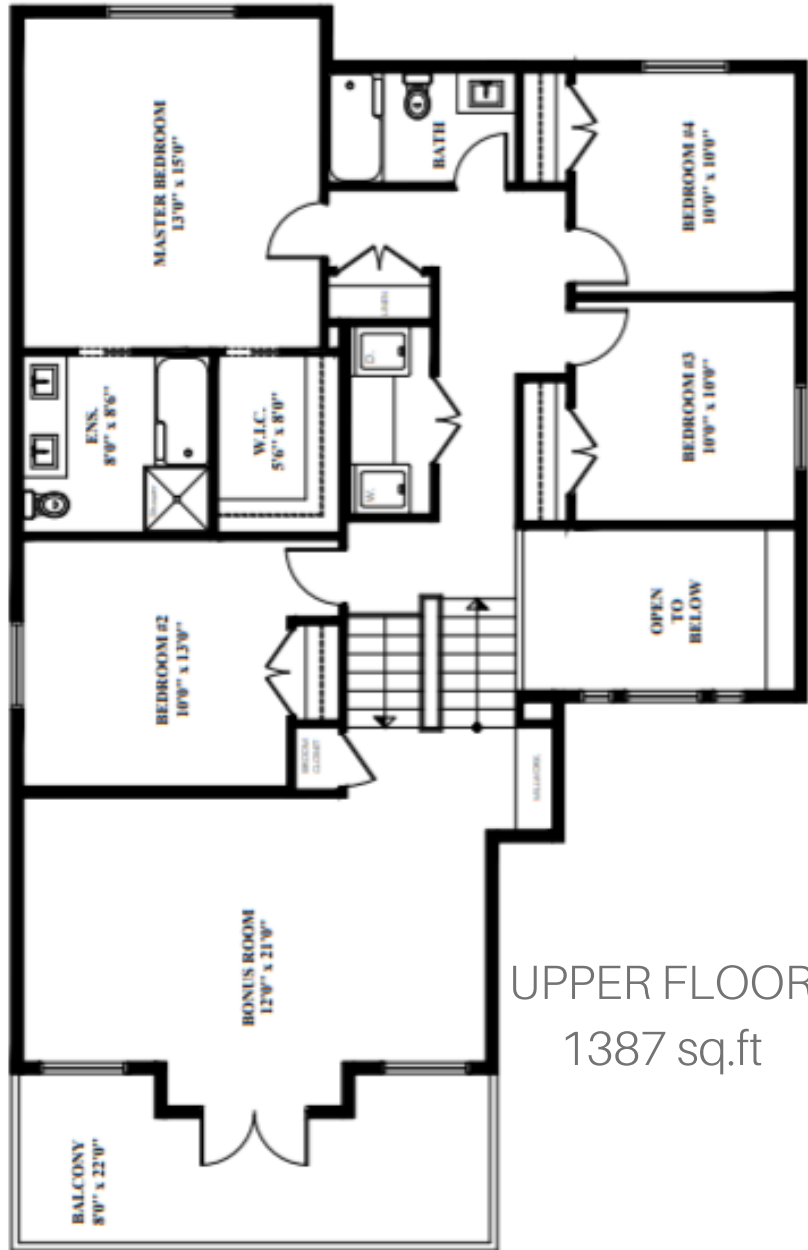

Tuscan Manor

Option 1

MAIN FLOOR
1227 sq.ft

UPPER FLOOR
1387 sq.ft

Tuscan Manor

Option 2

MAIN FLOOR
1227 sq.ft

UPPER FLOOR
1387 sq.ft