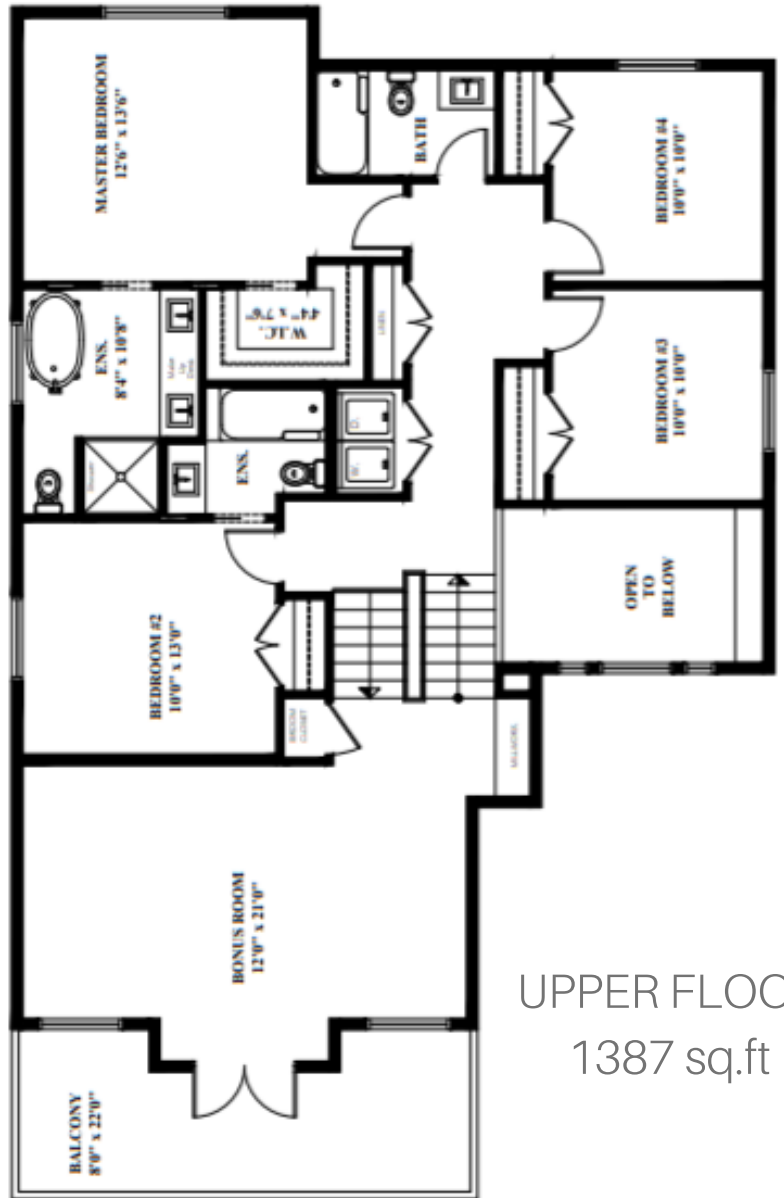

Tuscan Manor

Option 1

MAIN FLOOR
1227 sq.ft

UPPER FLOOR
1387 sq.ft

Tuscan Manor

Option 2

MAIN FLOOR
1227 sq.ft

UPPER FLOOR
1387 sq.ft