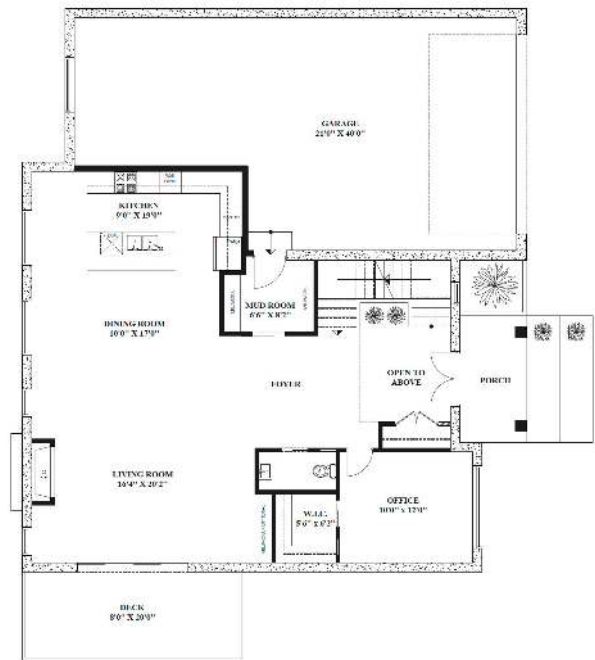

# CHASE ROYALE

**FROM \$999,999**

plus Gst.

*lot included in price*

**Lower Floor Plan**

(Lot 2)

± 1345.04 SQ.FT

**Upper Floor Plan**

(Lot 2)

± 1960.94 SQ.FT

**Main Floor Plan**

(Lot 2)

± 1314.39 SQ.FT

\*Rendering subject to change | \*Basement development not included in pricing